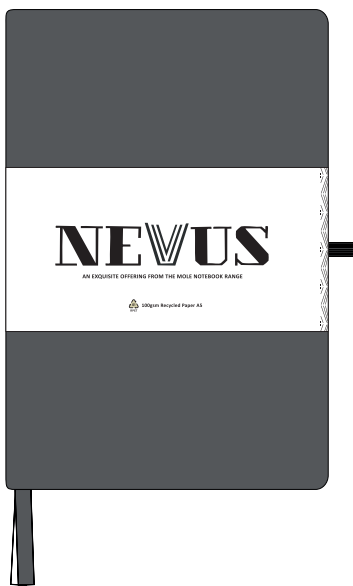

Your Ref:
Our Ref:

Quantity:
Version: 1

Product Code: QS0042
Product Colour: DARK GREY

PRINTING CONCERNS:

Please note that this product has Sustainability Markings that are not visible from this perspective

We stock this item in the following colours

**PANTONE REFERENCE(S)**

 Full colour edge to edge

Due to the nature of the product the print position may vary by 2 - 3 mm

ARTWORK SCALE 50%

Please note that this product comes with a belly band around the centre of the book

-  CENTRED TO PRINT AREA
-  CENTRED TO NOTEBOOK

The dashed line is to demonstrate print area and will not appear on your printed item

PLEASE NOTE:

- All colours including print and product are for visual purposes only and should not be regarded as the actual colour of the product and print.
- Some products may vary from batch to batch and may differ from previous orders.
- The colour and texture of a product can also have an effect on the final print colour.
- By approving this order we accept that you understand these terms.