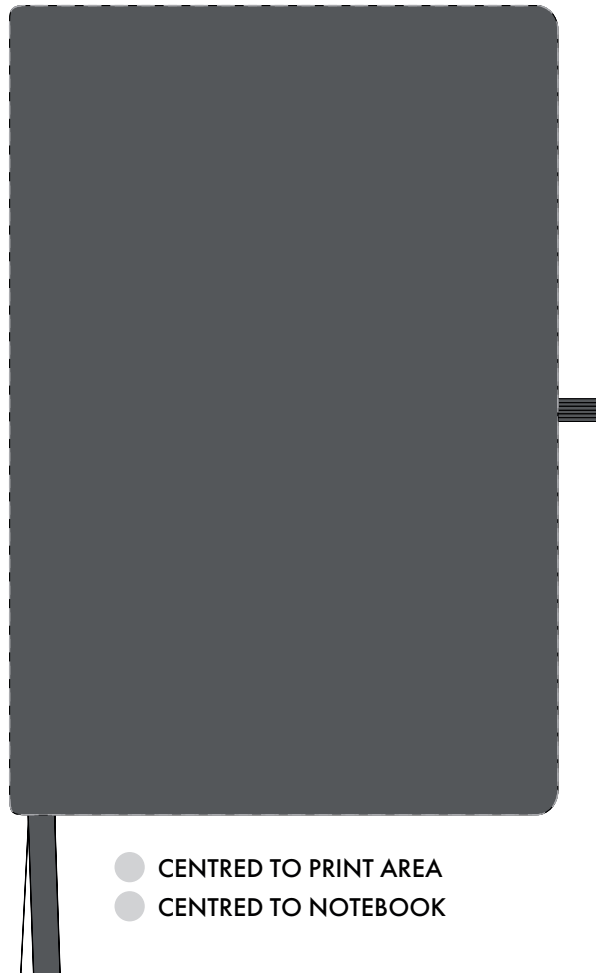

Your Ref:
Our Ref:

Quantity:
Version: 1

Product Code: QS0042
Product Colour: DARK GREY

PRINTING CONCERNS:

Please note that this product has Sustainability Markings that are not visible from this perspective

We stock this item in the following colours

**PANTONE REFERENCE(S)**

 Full colour edge to edge

Due to the nature of the product the print position may vary by 2 - 3 mm

ARTWORK SCALE 50%

Please note that this product comes with a belly band around the centre of the book

-  CENTRED TO PRINT AREA
-  CENTRED TO NOTEBOOK

The dashed line is to demonstrate print area and will not appear on your printed item

PLEASE NOTE:

- All colours including print and product are for visual purposes only and should not be regarded as the actual colour of the product and print.
- Some products may vary from batch to batch and may differ from previous orders.
- The colour and texture of a product can also have an effect on the final print colour.
- By approving this order we accept that you understand these terms.